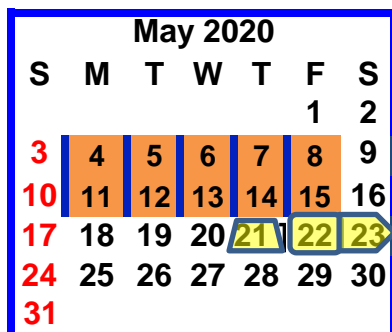

PEASTER INDEPENDENT SCHOOL DISTRICT

SCHOOL CALENDAR 2019 - 2020

Legend:

- { } Beginning/End of Semesters
- [] Beginning/End of Six Weeks
- Mandatory Attendance for Staff-Student Holiday
- Comp. InService for Staff - Student Holiday
- Early Release Day
- Holiday
- Weather Day
- Testing Days
- New Teacher Inservice

Weather Days	Semester Dates
March 13	1st Semester: Aug 21 - Dec 20
April 13	2nd Semester: Jan 7 - May 21
	Total Student Days: 171
	Total Staff Days: 187

High School Baccalaureate: May 17

High School Graduation: May 23

	Cycles
1st	Aug 21 - Sept 27 27 days
2nd	Sept. 30 - Nov 1 24 days
3rd	Nov 4 - Dec 20 30 days
4th	Jan 7 - Feb 14 29 days
5th	Feb 18 - Apr 3 28 days
6th	Apr 6 - May 21 33 days