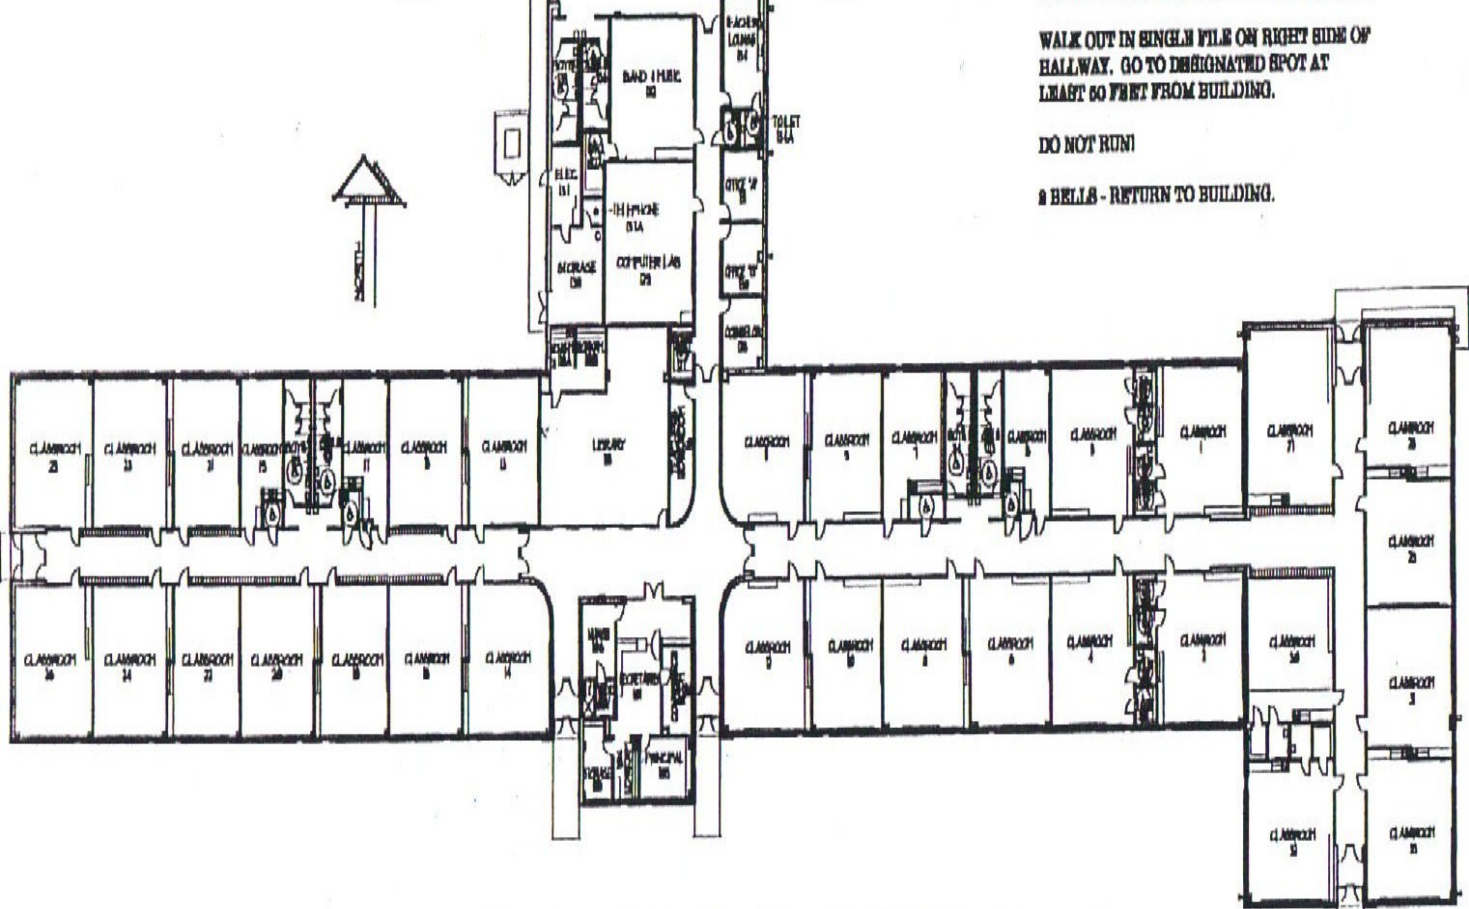

FIRE DRILL PROCEDURE:

- ALARM - LEAVE ROOM QUICKLY AND QUIETLY.
- WALK OUT IN SINGLE FILE ON RIGHT SIDE OF HALLWAY. GO TO DESIGNATED SPOT AT LEAST 50 FEET FROM BUILDING.
- DO NOT RUN!
- 2 BELLS - RETURN TO BUILDING.