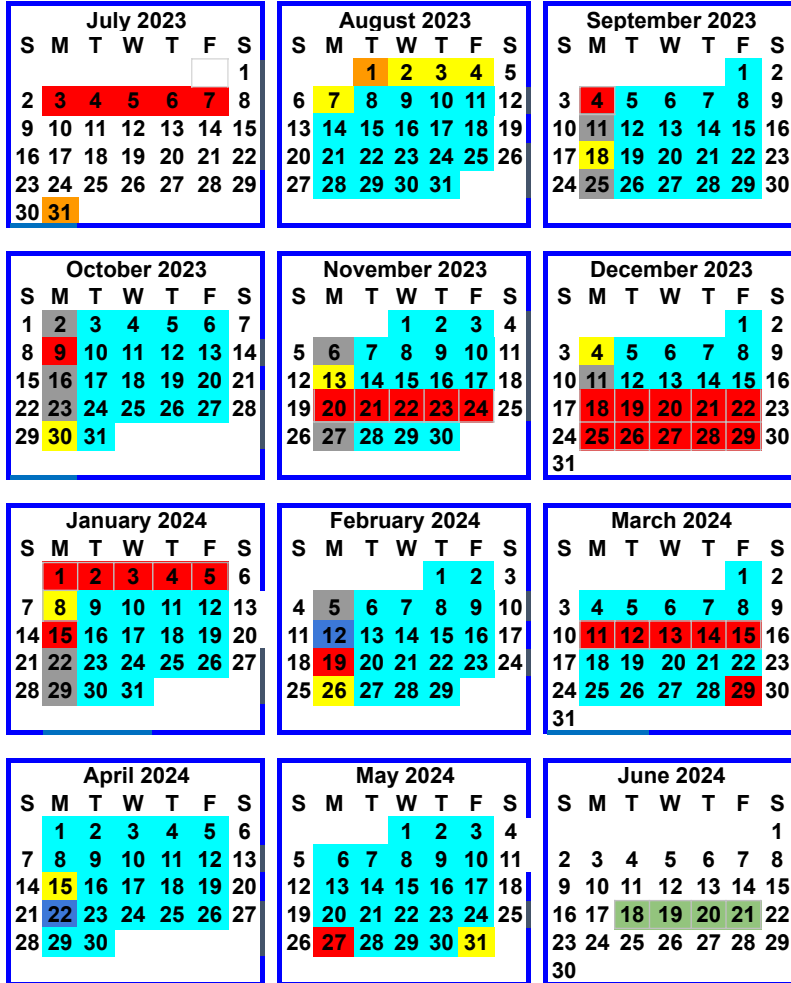

OPTION 1 -- 4 Day Modified - MONDAY w/ 3 weeks @ Christmas

PEASTER INDEPENDENT SCHOOL DISTRICT
SCHOOL CALENDAR 2023-2024

4 Day Modified - MONDAY 3 weeks @ Christmas

Legend:

- New Teachers ONLY (2 days)
- Mandatory Attendance for STAFF Only (12)
- Instructional Day (162)
- No School/Offices Closed (11)
- Bad Weather Make-up Days (2)
- Holiday

Testing Days - Dec. 6 - 8, Apr. 2 - 5, Apr. 30 - May 16

Semester Dates

1st Semester: Aug 8 - Dec 15
2nd Semester: Jan 9 - May 30

470 mins daily x 162 days
Total Student Days: 162
Total Staff Days: 12

High School Baccalaureate: TBA
TENTATIVE High School Graduation: TBA

# of days		SECONDARY 6 Weeks Periods
27	1st	Aug. 8 - Sept 15
24	2nd	Sept 19 - Oct. 27
24	3rd	Oct. 31 - Dec. 15
28	4th	Jan. 9 - Feb. 23
27	5th	Feb. 27 - Apr 12
31	6th	Apr 16 - May 30

TESTING DATES: Dec. 6 - 8, Apr. 2 - 5, Apr. 30 - May 16

Holidays

- Sept. 4 - Labor Day
- October 9 - Columbus Day
- November 20 - 24 - Thanksgiving Break
- December 18 - Jan 5 - Christmas Break
- January 15 - MLK Day
- February 19 - Presidents Day
- March 29 - Good Friday