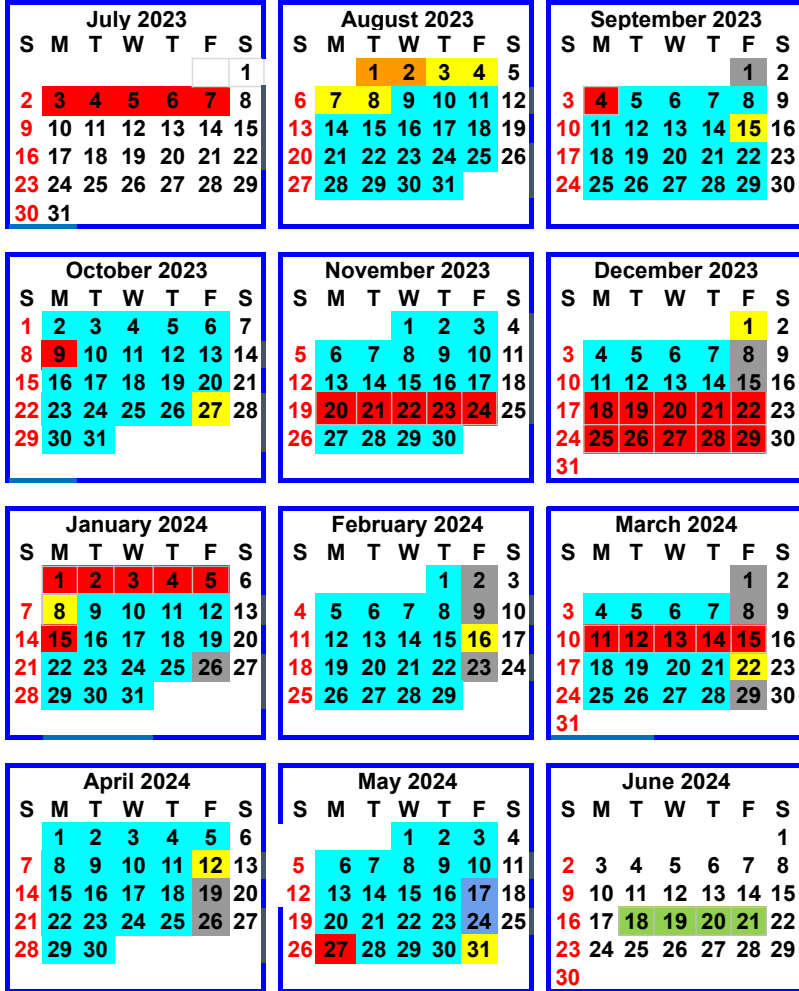

OPTION 2 -- 4 Day Modified - FRIDAY w/ 3 weeks @ Christmas

PEASTER INDEPENDENT SCHOOL DISTRICT  
SCHOOL CALENDAR 2023-2024

4 Day Modified - FRIDAY 3 weeks @ Christmas

Legend:

- New Teacher ONLY (2)
- Mandatory Attendance for STAFF Only (12)
- Instructional Day (162)
- No School/Offices Closed (12)
- Bad Weather Make-up Days (2)
- Holiday
- Testing Days - Dec. 6-8, Apr. 2-5, Apr. 30 - May 16

**Semester Dates**

1st Semester: Aug 9 - Dec 14  
2nd Semester: Jan 9 - May 30

Total Student Days: 162  
Total Staff Days: 12

470 mins daily x 162 days

**High School Baccalaureate: TBA**  
**TENTATIVE High School Graduation: TBA**

# of days	6 Weeks Periods
25	1st Aug 9 - Sept 14
28	2nd Sept 18 - Oct 26
27	3rd Oct 30 - Dec 14
24	4th Jan 9 - Feb 15
29	5th Feb 19 - Apr 11
29	6th Apr 15 - May 30

TESTING DAYS - Dec. 6-8, Apr. 2-5, Apr. 30 - May 16

**Holidays**

- Sept. 4 - Labor Day
- October 9 - Columbus Day
- November 20 - 24 - Thanksgiving Break
- December 18 - Jan 5 - Christmas Break
- January 15 - MLK Day
- March 29 - Good Friday