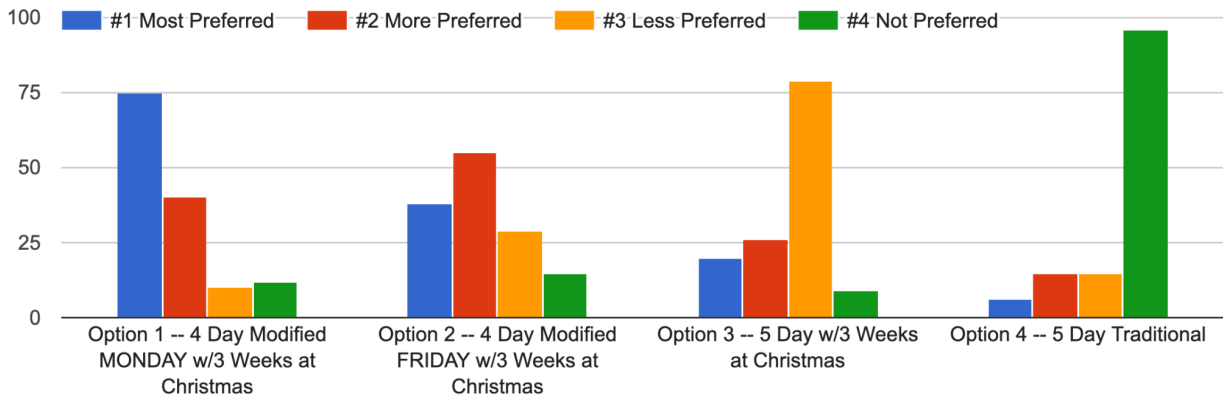

Staff Survey - Calendar Preference

Please RANK YOUR PREFERENCES from 1 (Most preferred) to 4 (Not preferred). BE SURE TO USE EACH RANK ONLY ONCE PER OPTION, otherwise your i...r options pictured below the ranking question.)

Calendar Preference – RANKED

Summary - 137 respondents

84% DO prefer the Option 1 - 4 Day Modified MONDAY calendar with 3 weeks at Christmas

68% DO prefer the Option 2 - 4 Day Modified FRIDAY calendar with 3 weeks at Christmas